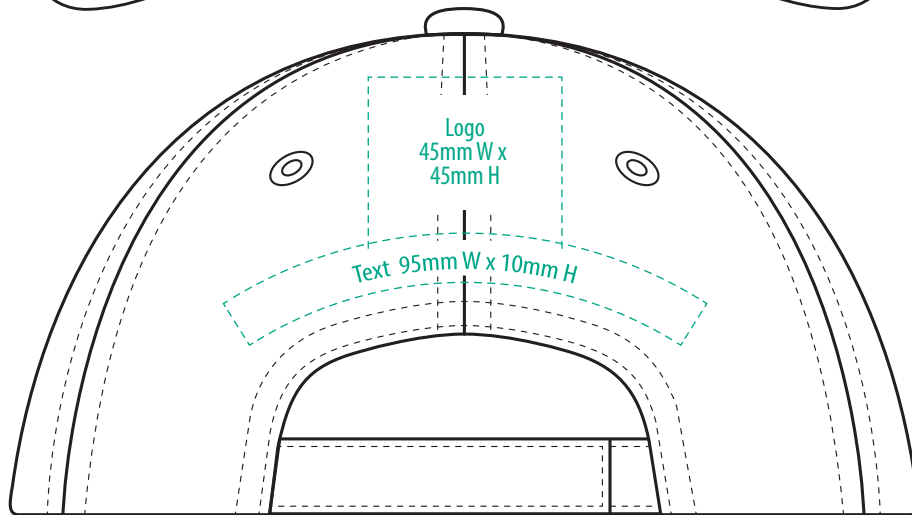

4370

COLOUR

NOTE:
The maximum decoration area is a guide only and is greatly dependant on the logo shape.

4370

SUPACLOUR

4370

NOTE:

The maximum decoration area is a guide only and is greatly dependant on the logo shape.