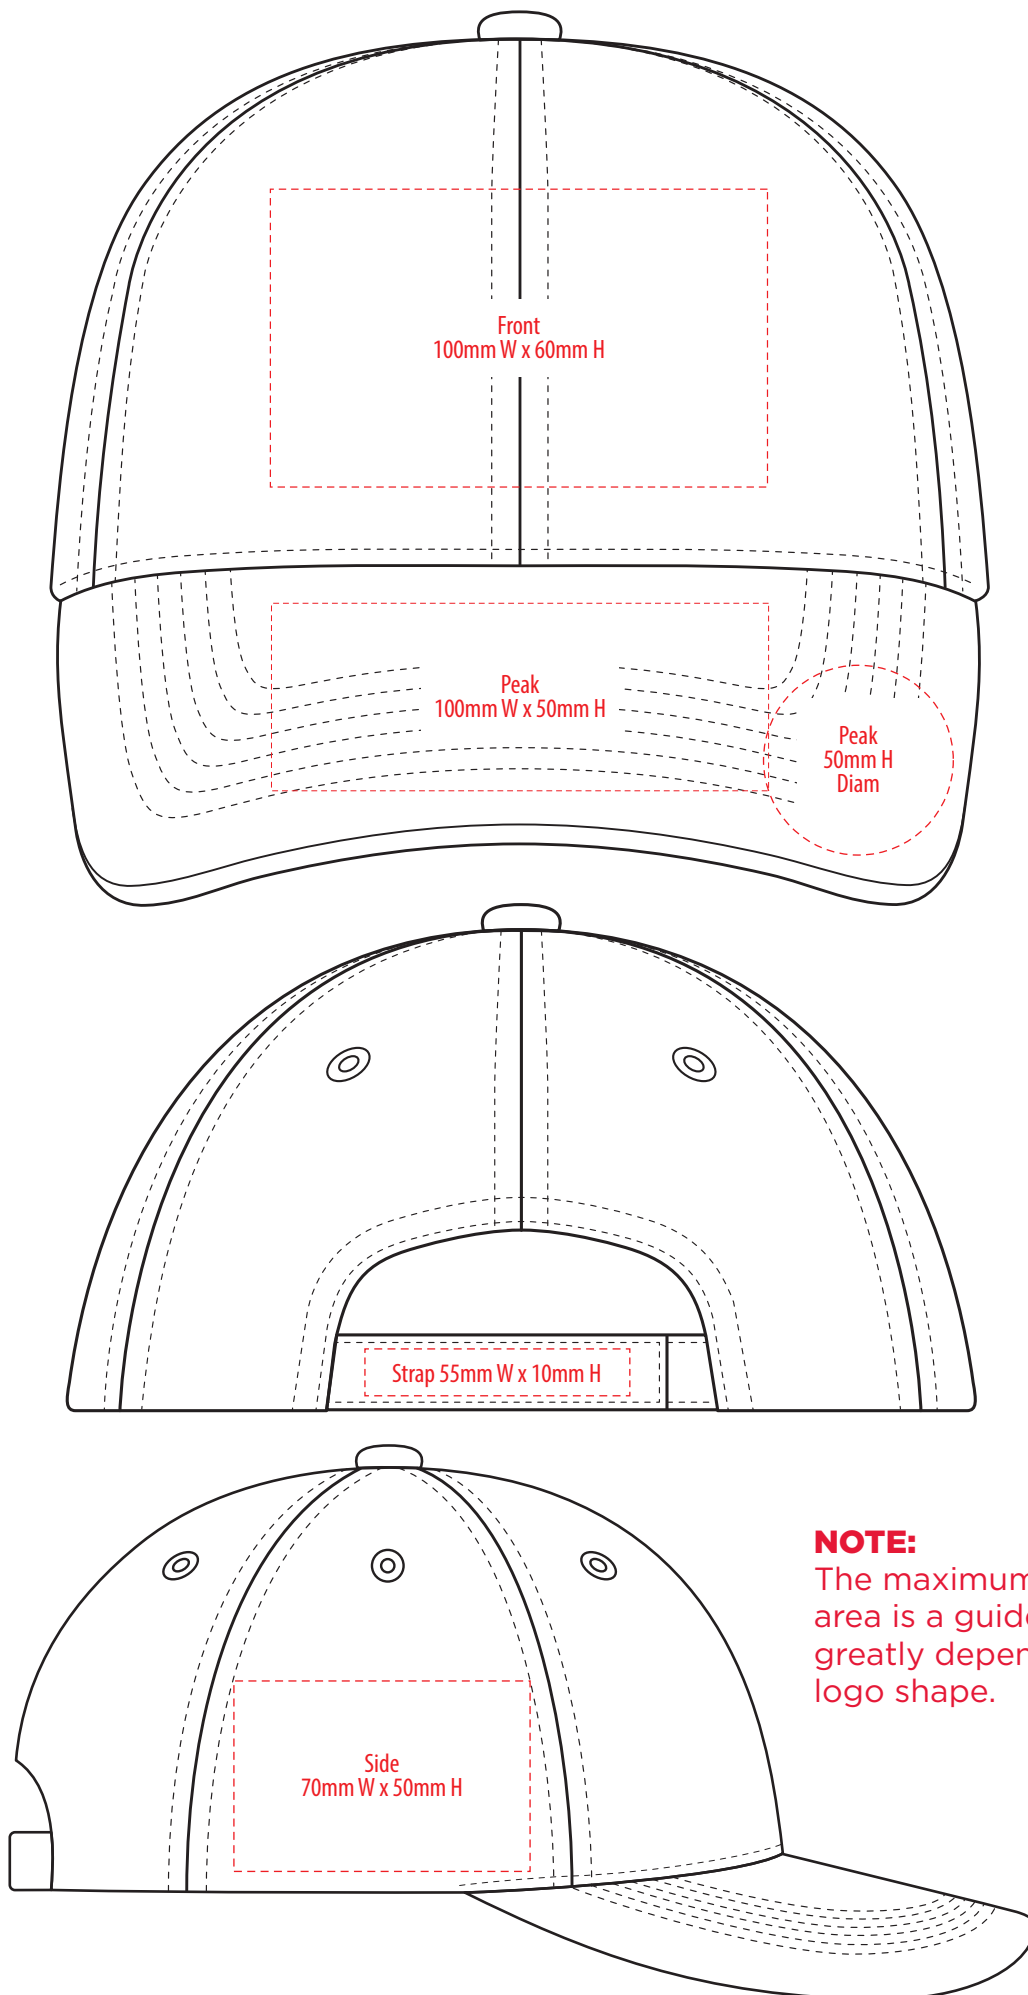

4370

COLOUR

NOTE:
The maximum decoration area is a guide only and is greatly dependant on the logo shape.

4370

SUPACLOUR

4370

NOTE:

The maximum decoration area is a guide only and is greatly dependant on the logo shape.

SUPASUB / SUPAETCH / SUPAFLEX