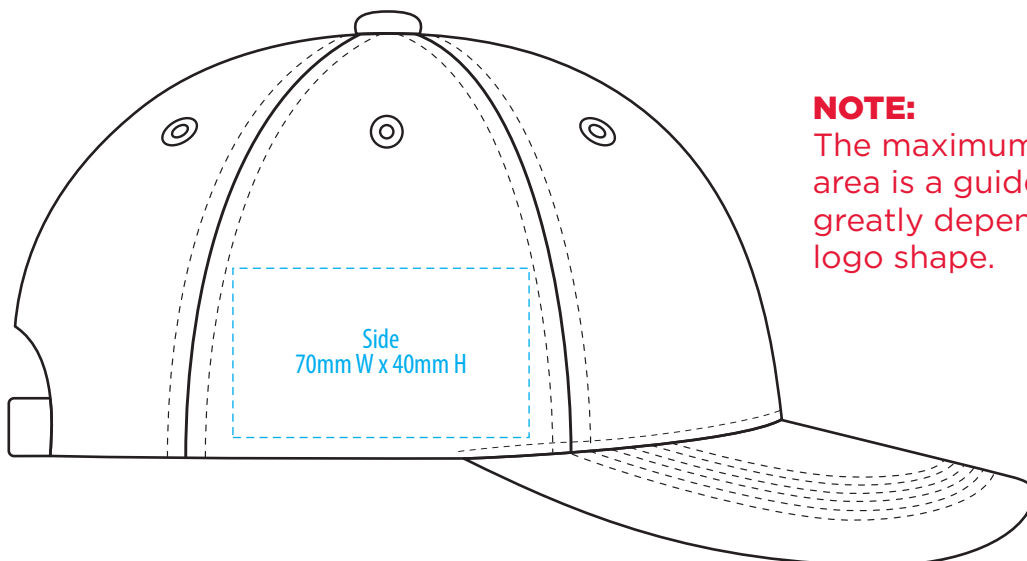

4370

COLOUR

NOTE:
The maximum decoration area is a guide only and is greatly dependant on the logo shape.

4370

SUPACLOUR

4370

NOTE:

The maximum decoration area is a guide only and is greatly dependant on the logo shape.