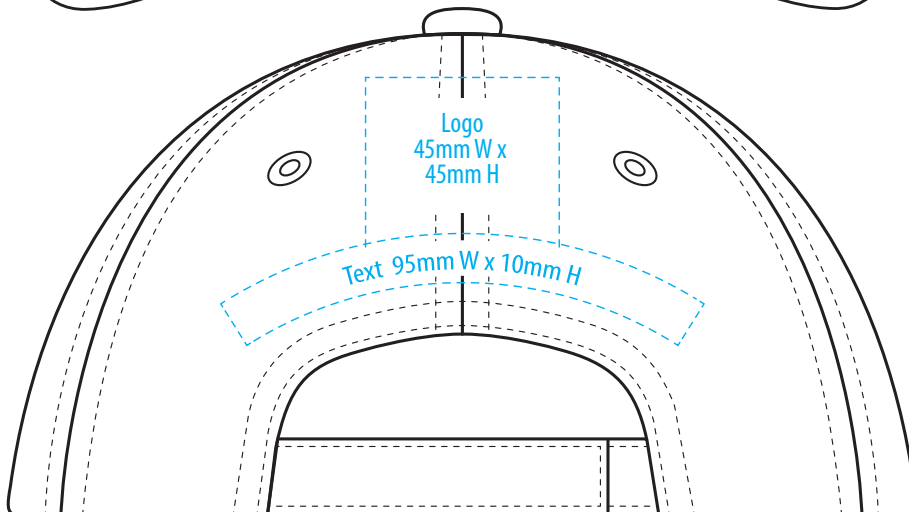

4370

COLOUR

NOTE:
The maximum decoration area is a guide only and is greatly dependant on the logo shape.

4370

SUPACLOUR

4370

NOTE:

The maximum decoration area is a guide only and is greatly dependant on the logo shape.