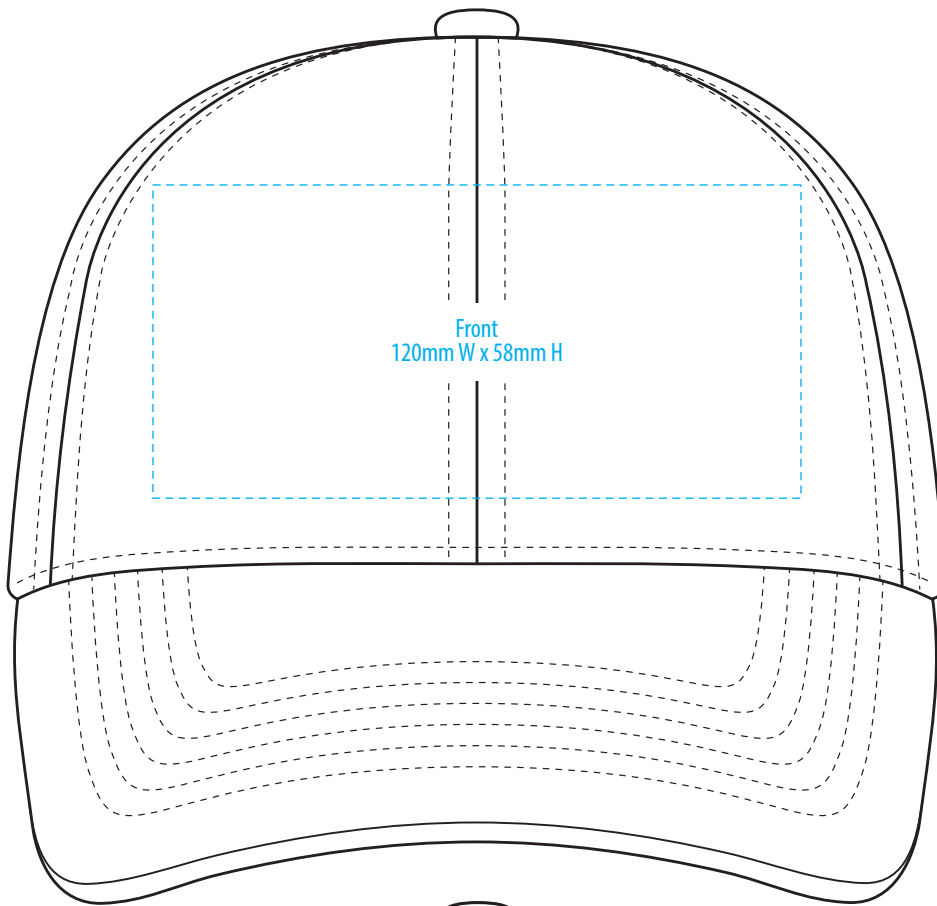

4370

COLOUR

NOTE:
The maximum decoration area is a guide only and is greatly dependant on the logo shape.

4370

SUPACLOUR

4370

NOTE:

The maximum decoration area is a guide only and is greatly dependant on the logo shape.