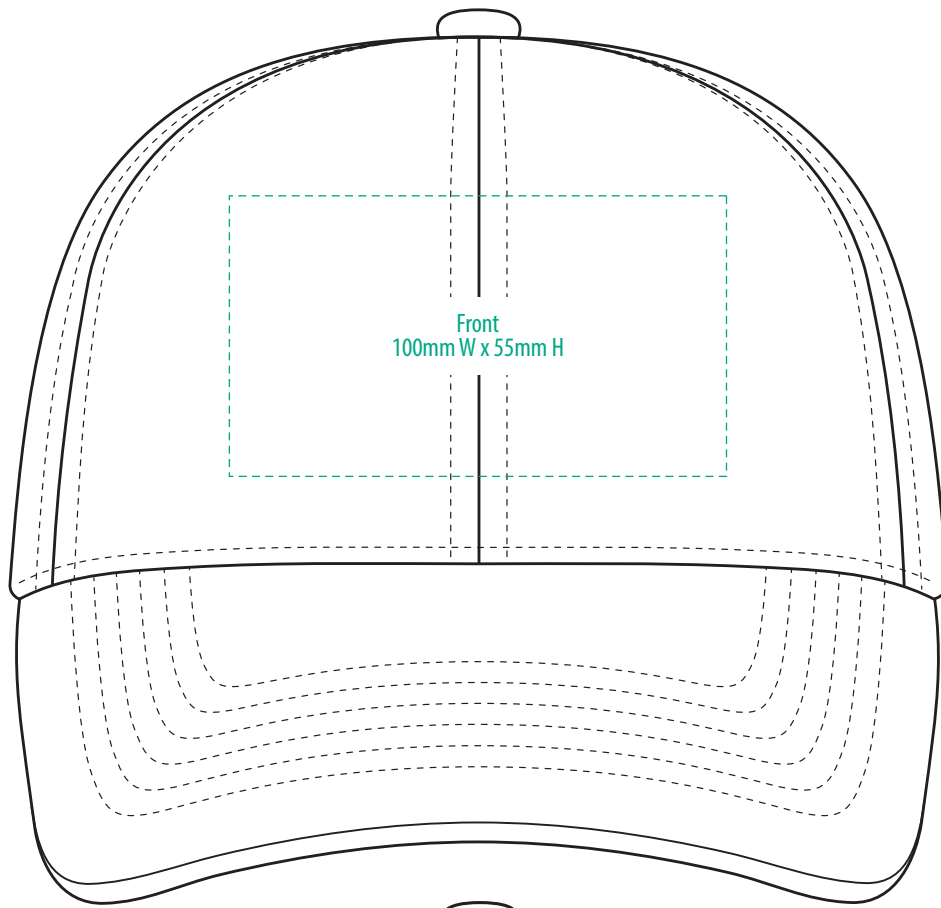

4370

COLOUR

NOTE:
The maximum decoration area is a guide only and is greatly dependant on the logo shape.

4370

SUPACLOUR

4370

NOTE:

The maximum decoration area is a guide only and is greatly dependant on the logo shape.

SUPASUB / SUPAETCH / SUPAFLEX